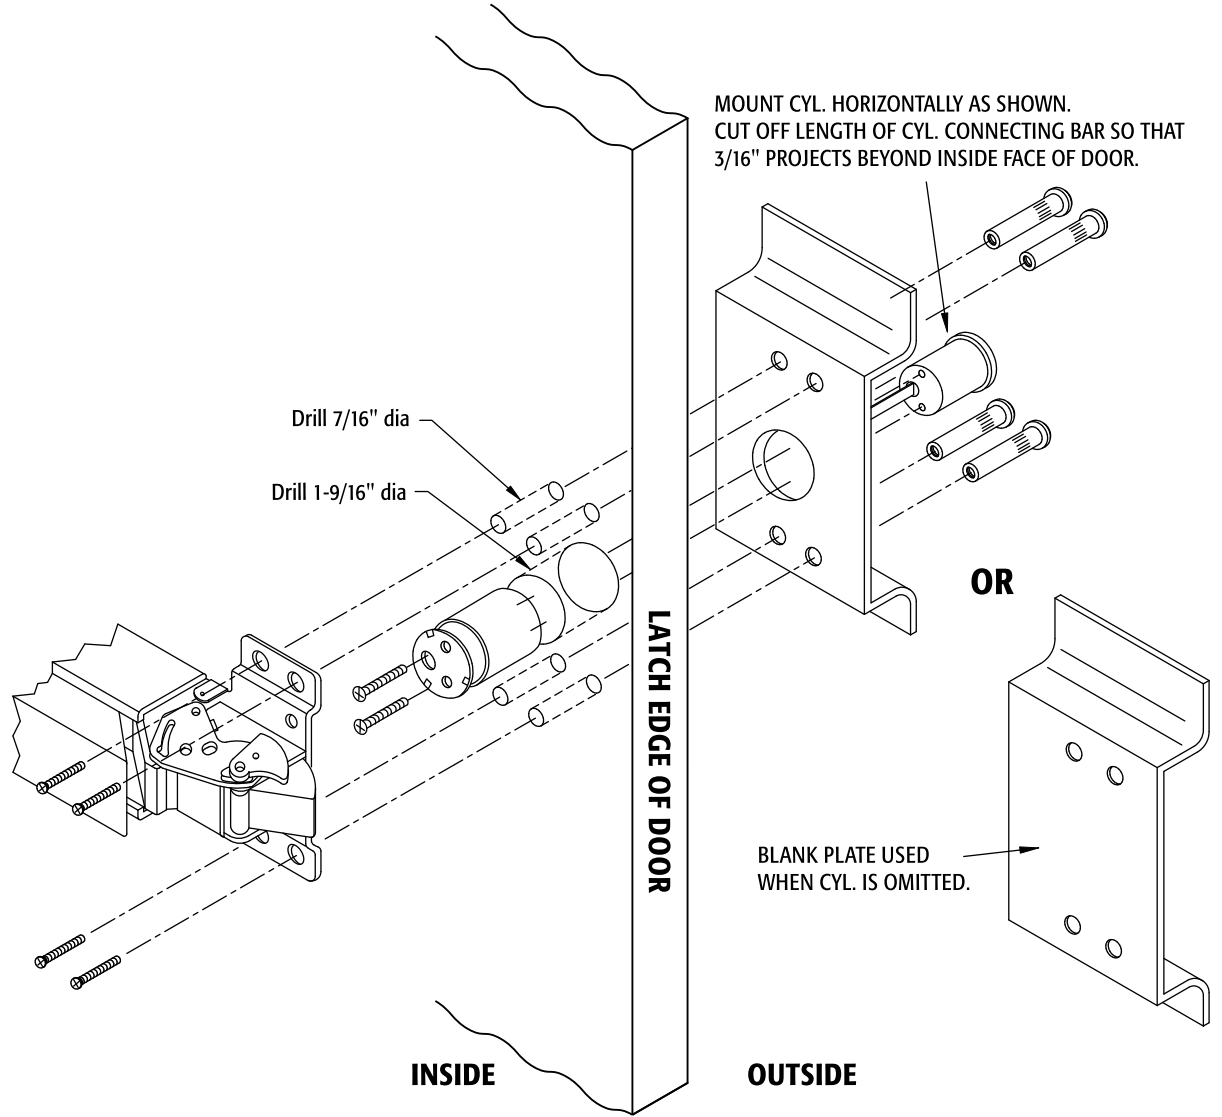

EDGE OF DOOR

TO FINISHED FLOOR 40-5/16" (1024mm)

LHR

TO FINISHED FLOOR 40-5/16" (1024mm)

EDGE OF DOOR

RHR