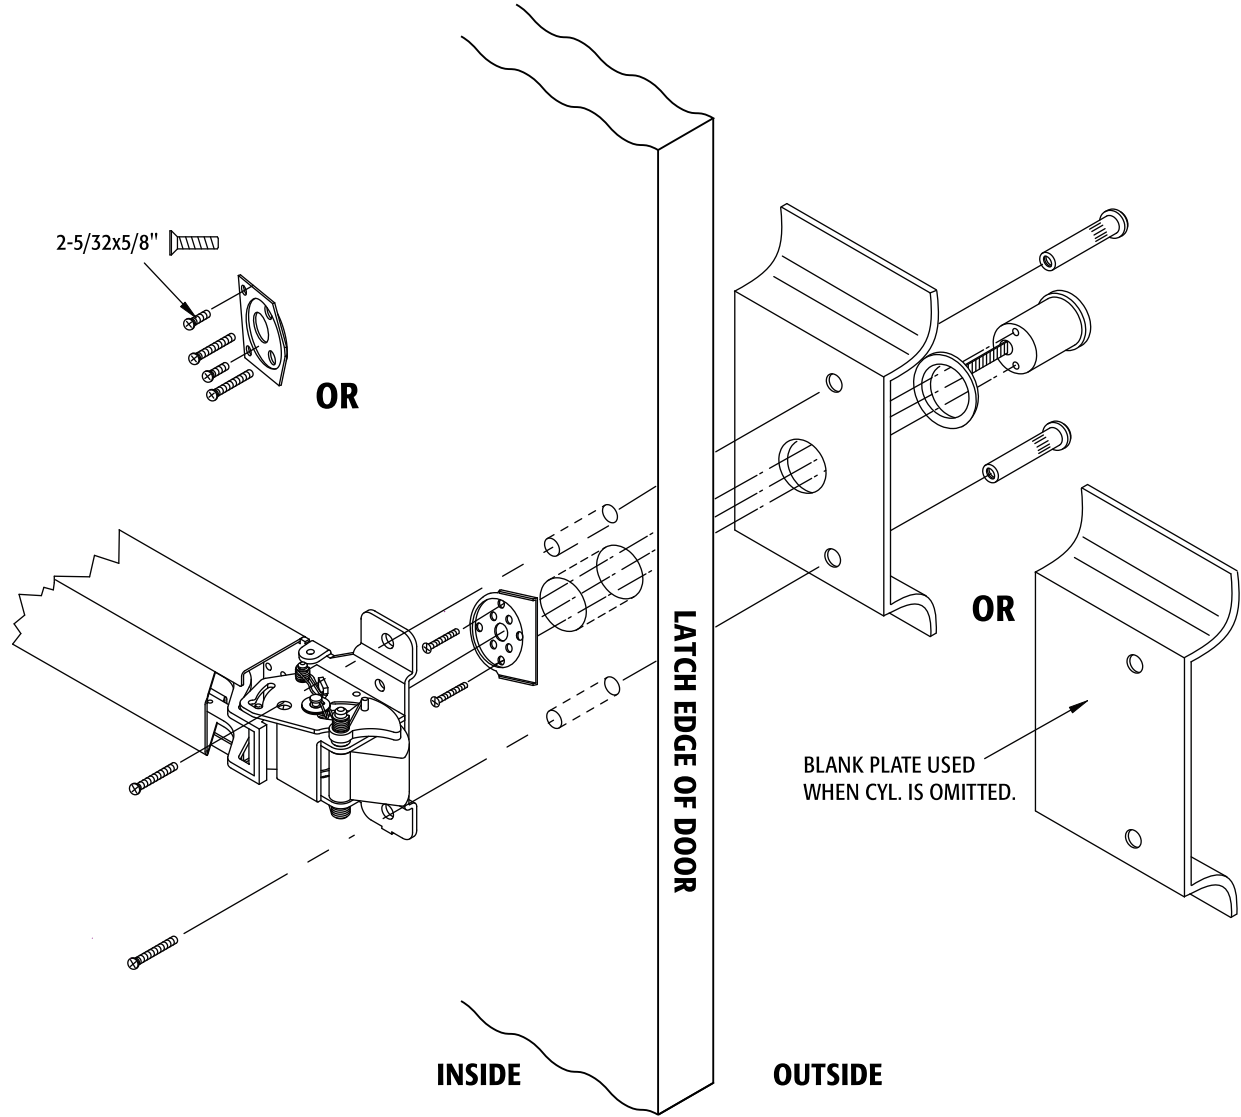

EDGE OF DOOR

TO FINISHED FLOOR 40-5/16" (1024mm)

LHR

TO FINISHED FLOOR 40-5/16" (1024mm)

EDGE OF DOOR

RHR