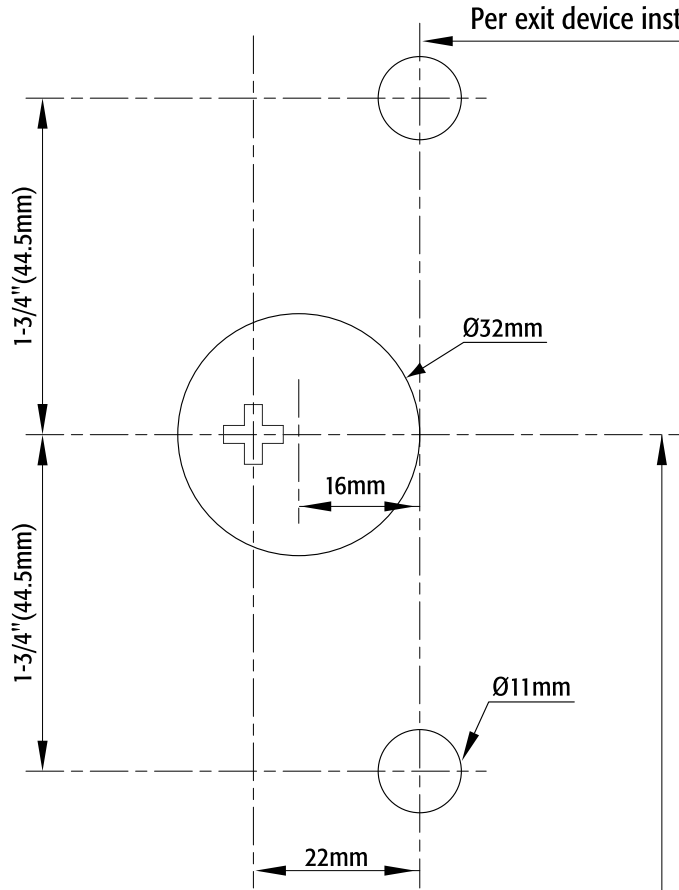

EDGE OF DOOR

TO FINISHED FLOOR 40-5/16" (1024mm)

LHR

TO FINISHED FLOOR 40-5/16" (1024mm)

EDGE OF DOOR

RHR