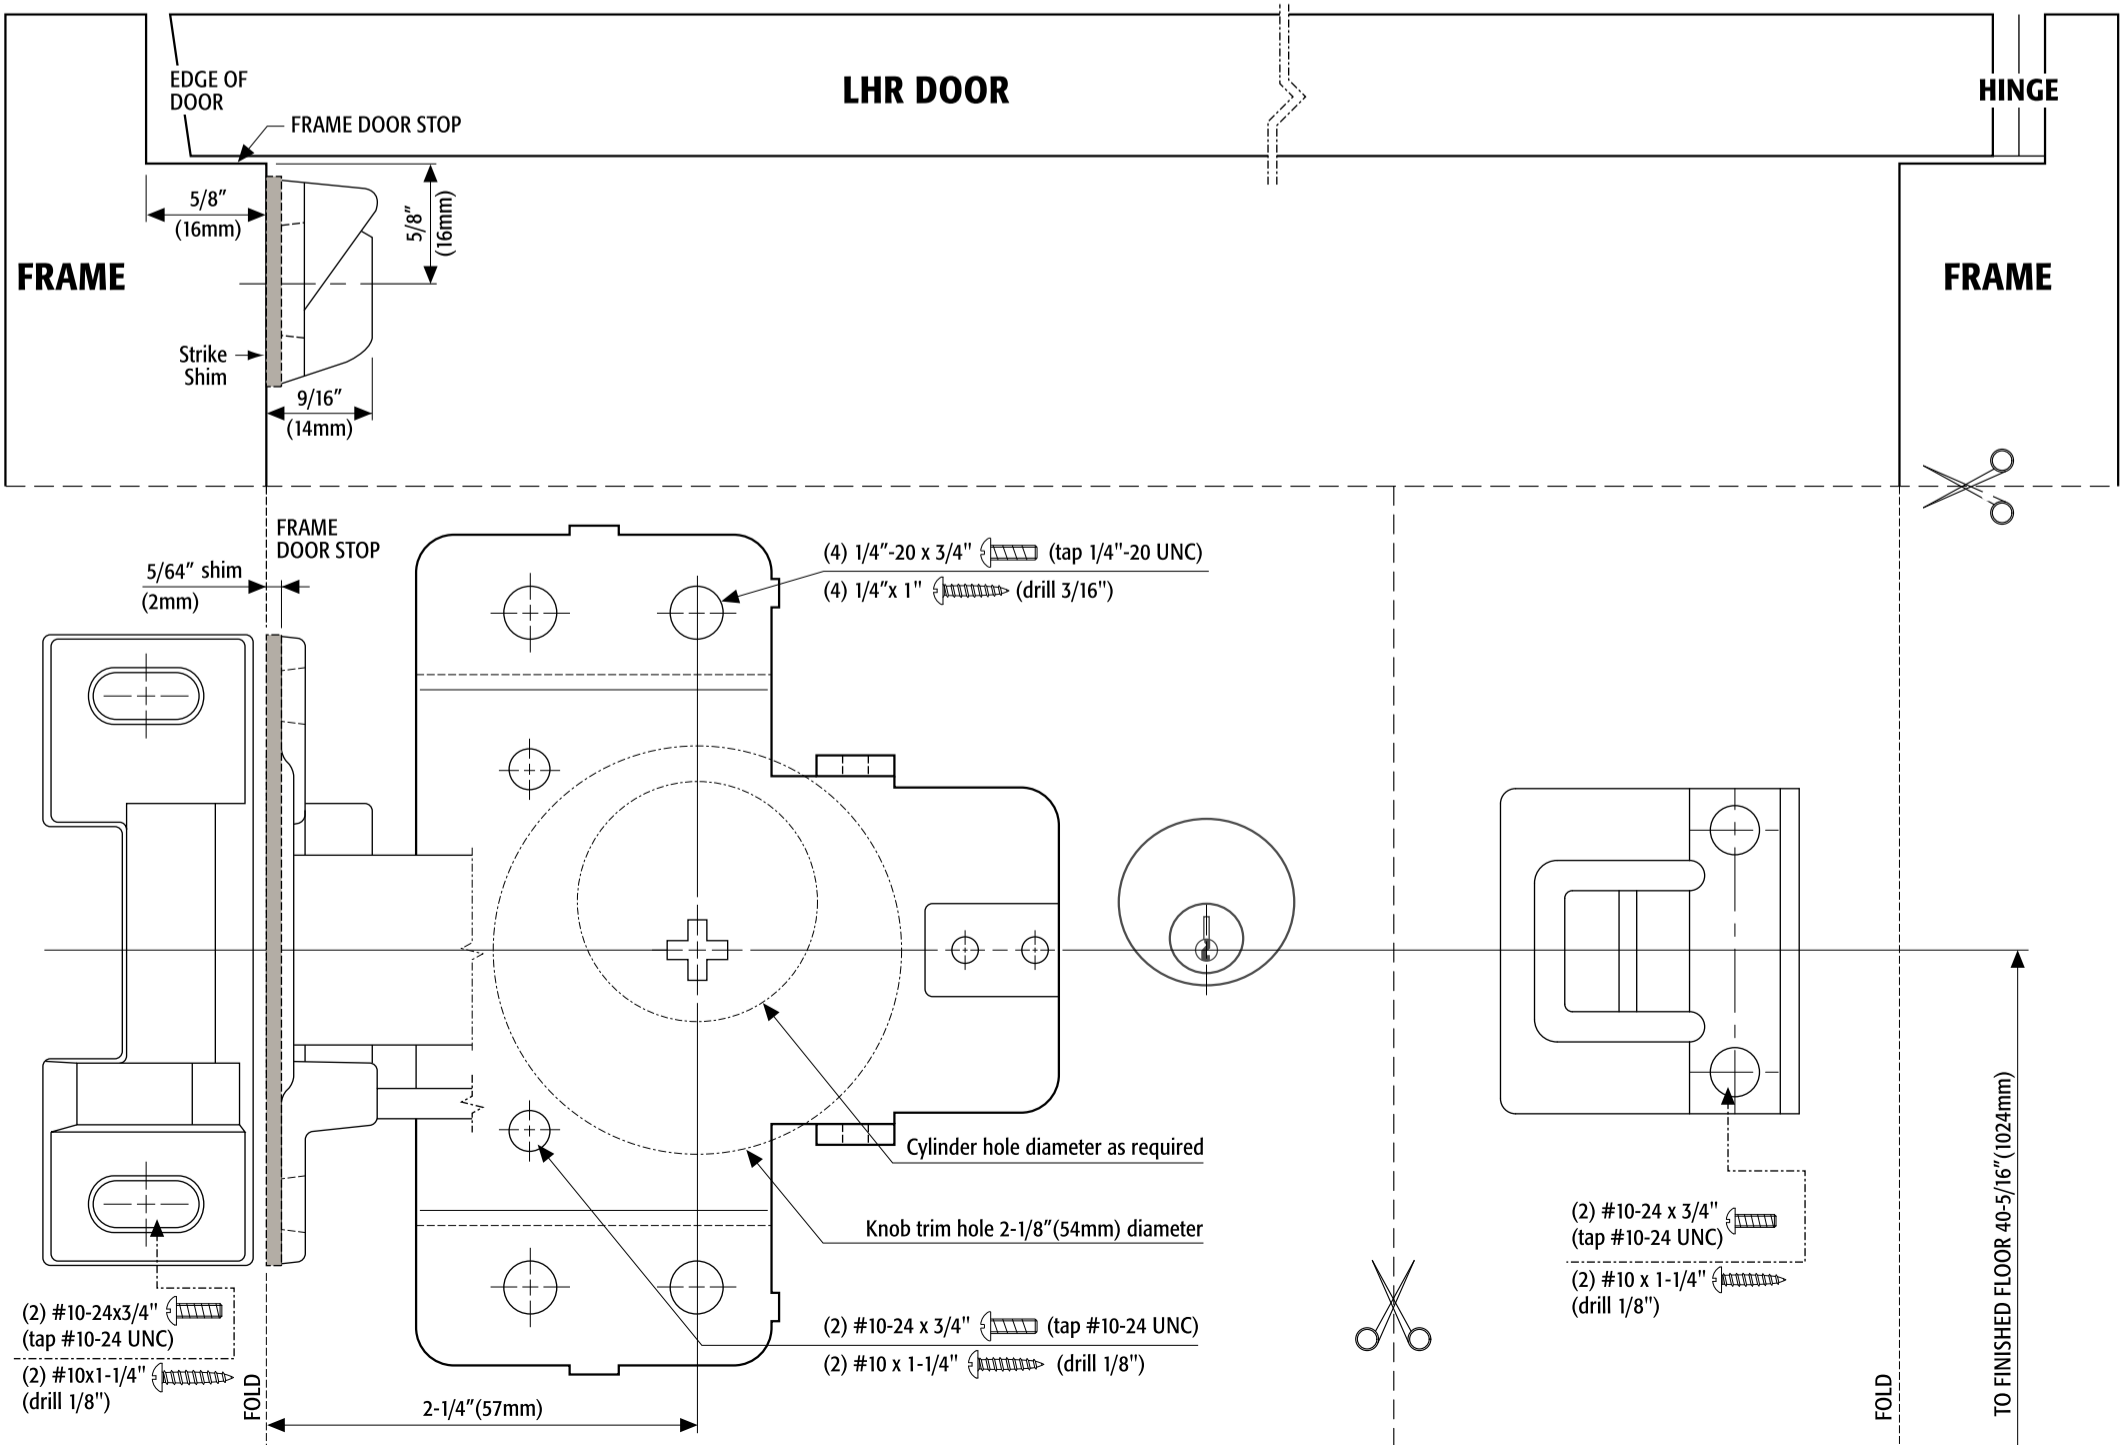

UL525 SERIES RIM EXIT DEVICE - REVERSIBLE INSTALLATION INSTRUCTIONS FOR LHR DOOR

10012 ZINS-R5019-45

UL525 SERIES RIM EXIT DEVICE - REVERSIBLE INSTALLATION INSTRUCTIONS FOR RHR DOOR