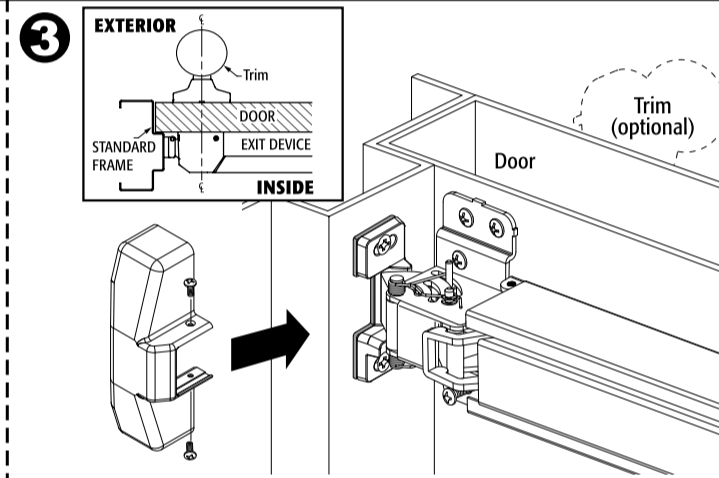

UL525 SERIES RIM EXIT DEVICE - REVERSIBLE INSTALLATION INSTRUCTIONS FOR LHR DOOR

10012 ZINS-R5019-45

UL525 SERIES RIM EXIT DEVICE - REVERSIBLE INSTALLATION INSTRUCTIONS FOR RHR DOOR