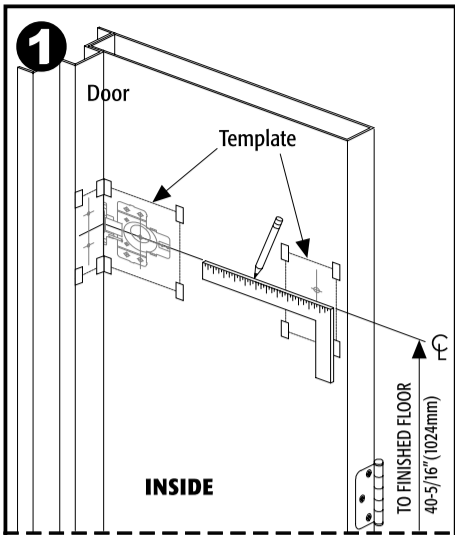

UL525 SERIES RIM EXIT DEVICE - REVERSIBLE INSTALLATION INSTRUCTIONS FOR LHR DOOR

10012 ZINS-R5019-45

UL525 SERIES RIM EXIT DEVICE - REVERSIBLE INSTALLATION INSTRUCTIONS FOR RHR DOOR