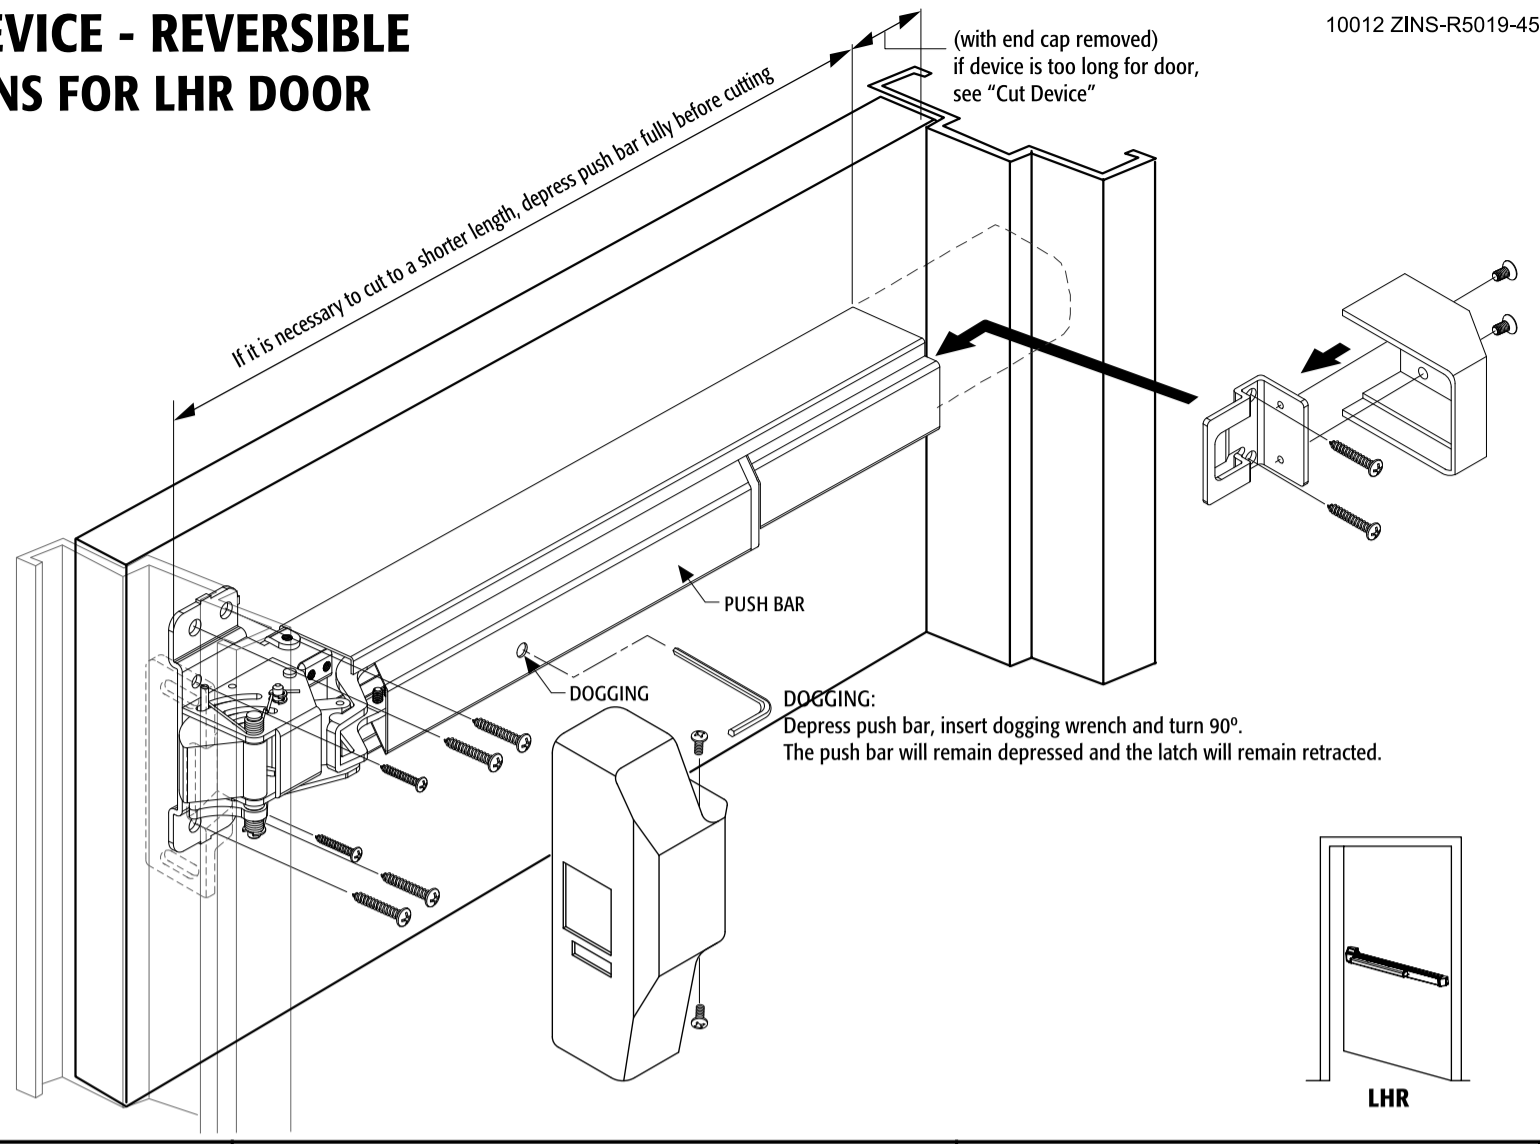

UL525 SERIES RIM EXIT DEVICE - REVERSIBLE INSTALLATION INSTRUCTIONS FOR LHR DOOR

10012 ZINS-R5019-45

UL525 SERIES RIM EXIT DEVICE - REVERSIBLE INSTALLATION INSTRUCTIONS FOR RHR DOOR