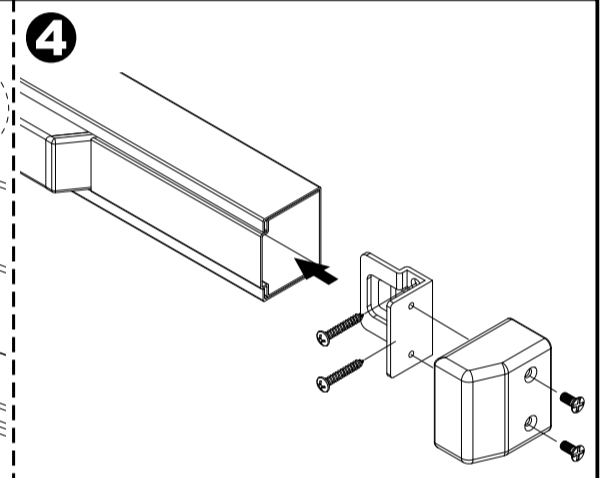

UL525 SERIES RIM EXIT DEVICE - REVERSIBLE INSTALLATION INSTRUCTIONS FOR LHR DOOR

10012 ZINS-R5019-45

UL525 SERIES RIM EXIT DEVICE - REVERSIBLE INSTALLATION INSTRUCTIONS FOR RHR DOOR