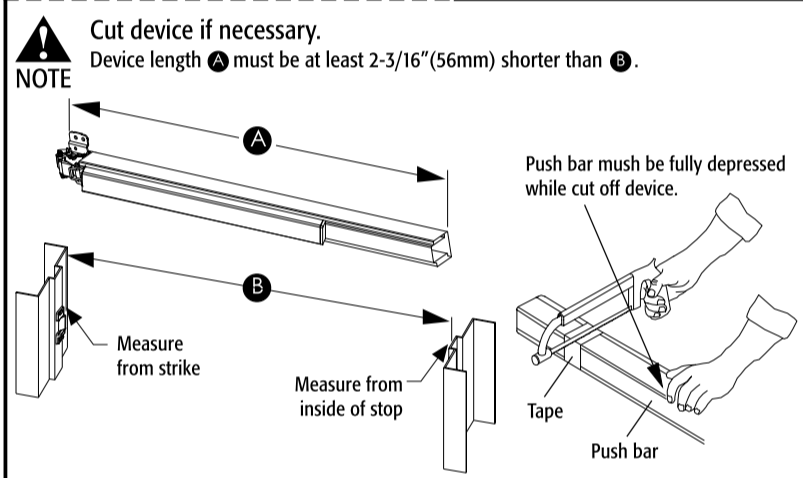

UL525 SERIES RIM EXIT DEVICE - REVERSIBLE INSTALLATION INSTRUCTIONS FOR LHR DOOR

10012 ZINS-R5019-45

UL525 SERIES RIM EXIT DEVICE - REVERSIBLE INSTALLATION INSTRUCTIONS FOR RHR DOOR