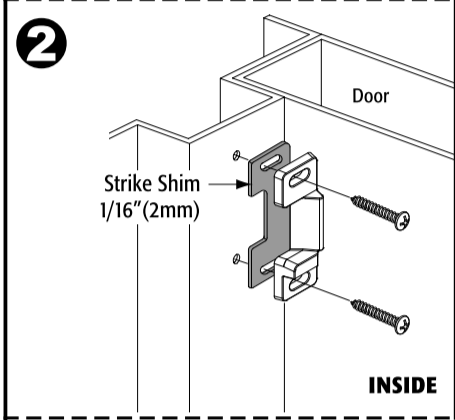

UL525 SERIES RIM EXIT DEVICE - REVERSIBLE INSTALLATION INSTRUCTIONS FOR LHR DOOR

10012 ZINS-R5019-45

UL525 SERIES RIM EXIT DEVICE - REVERSIBLE INSTALLATION INSTRUCTIONS FOR RHR DOOR