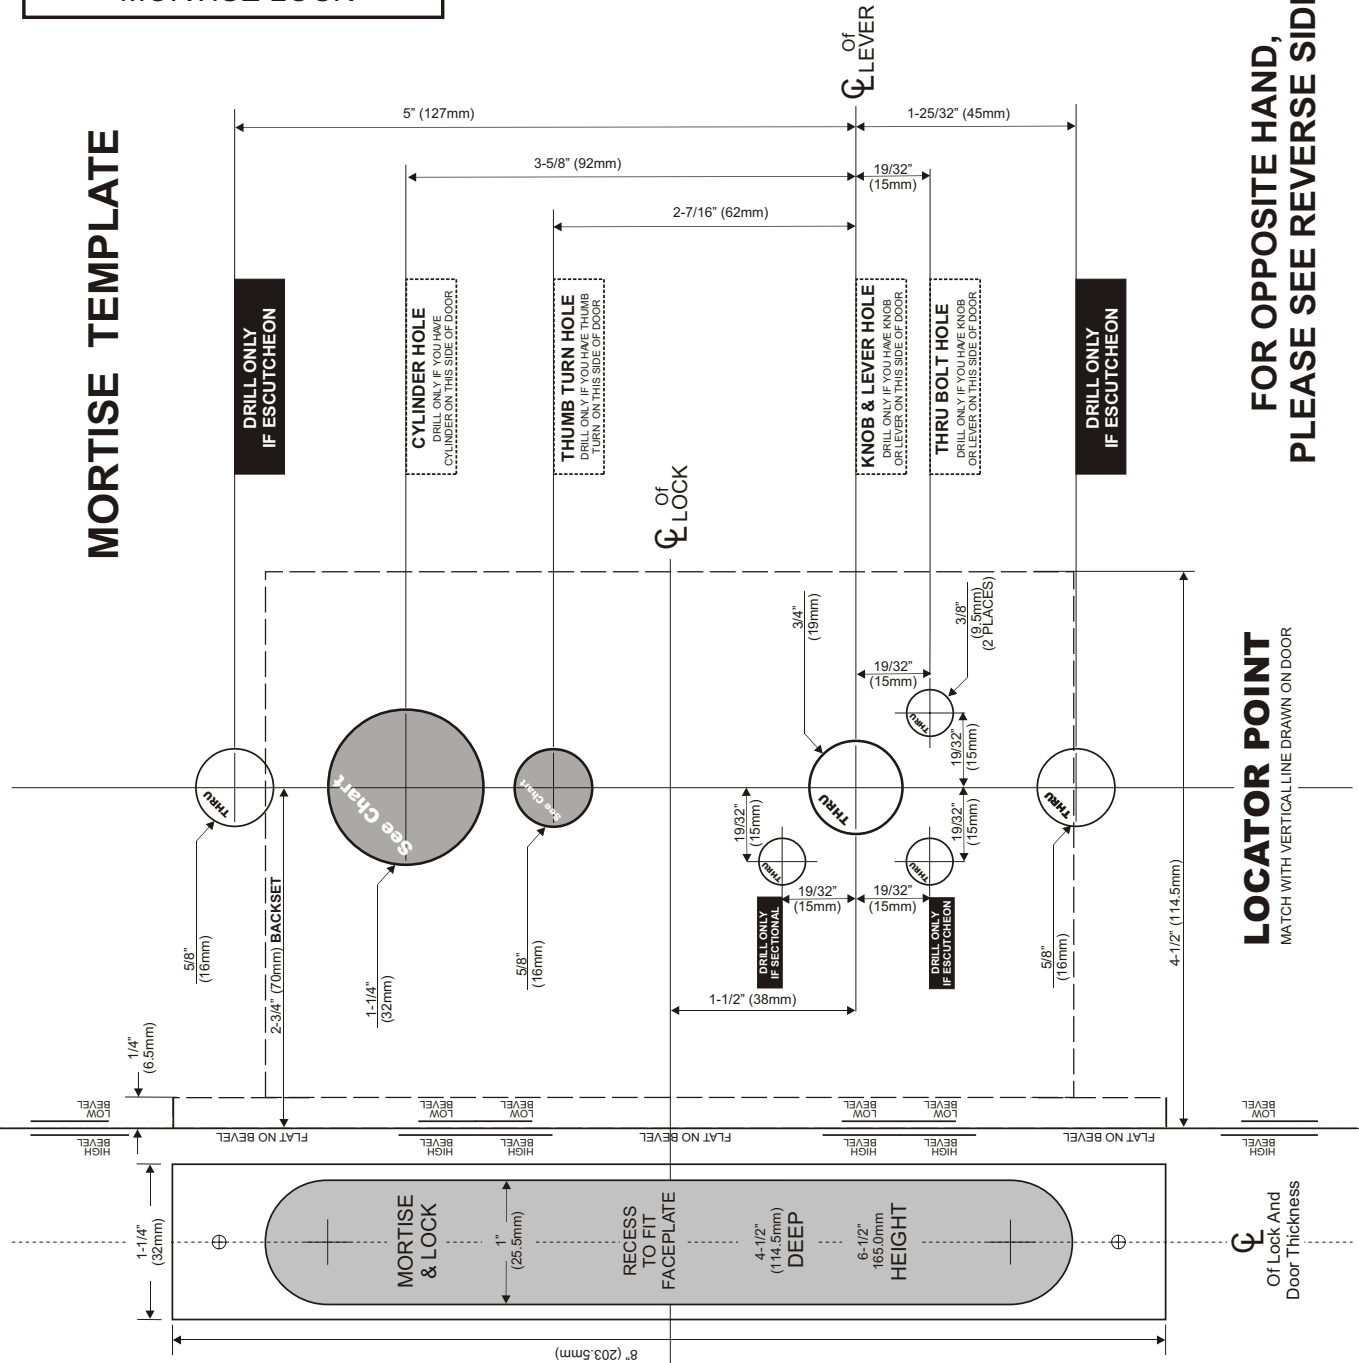

# REGULAR

# HEAVY DUTY MORTISE LOCK

## MORTISE TEMPLATE

FOR OPPOSITE HAND,  
PLEASE SEE REVERSE SIDE